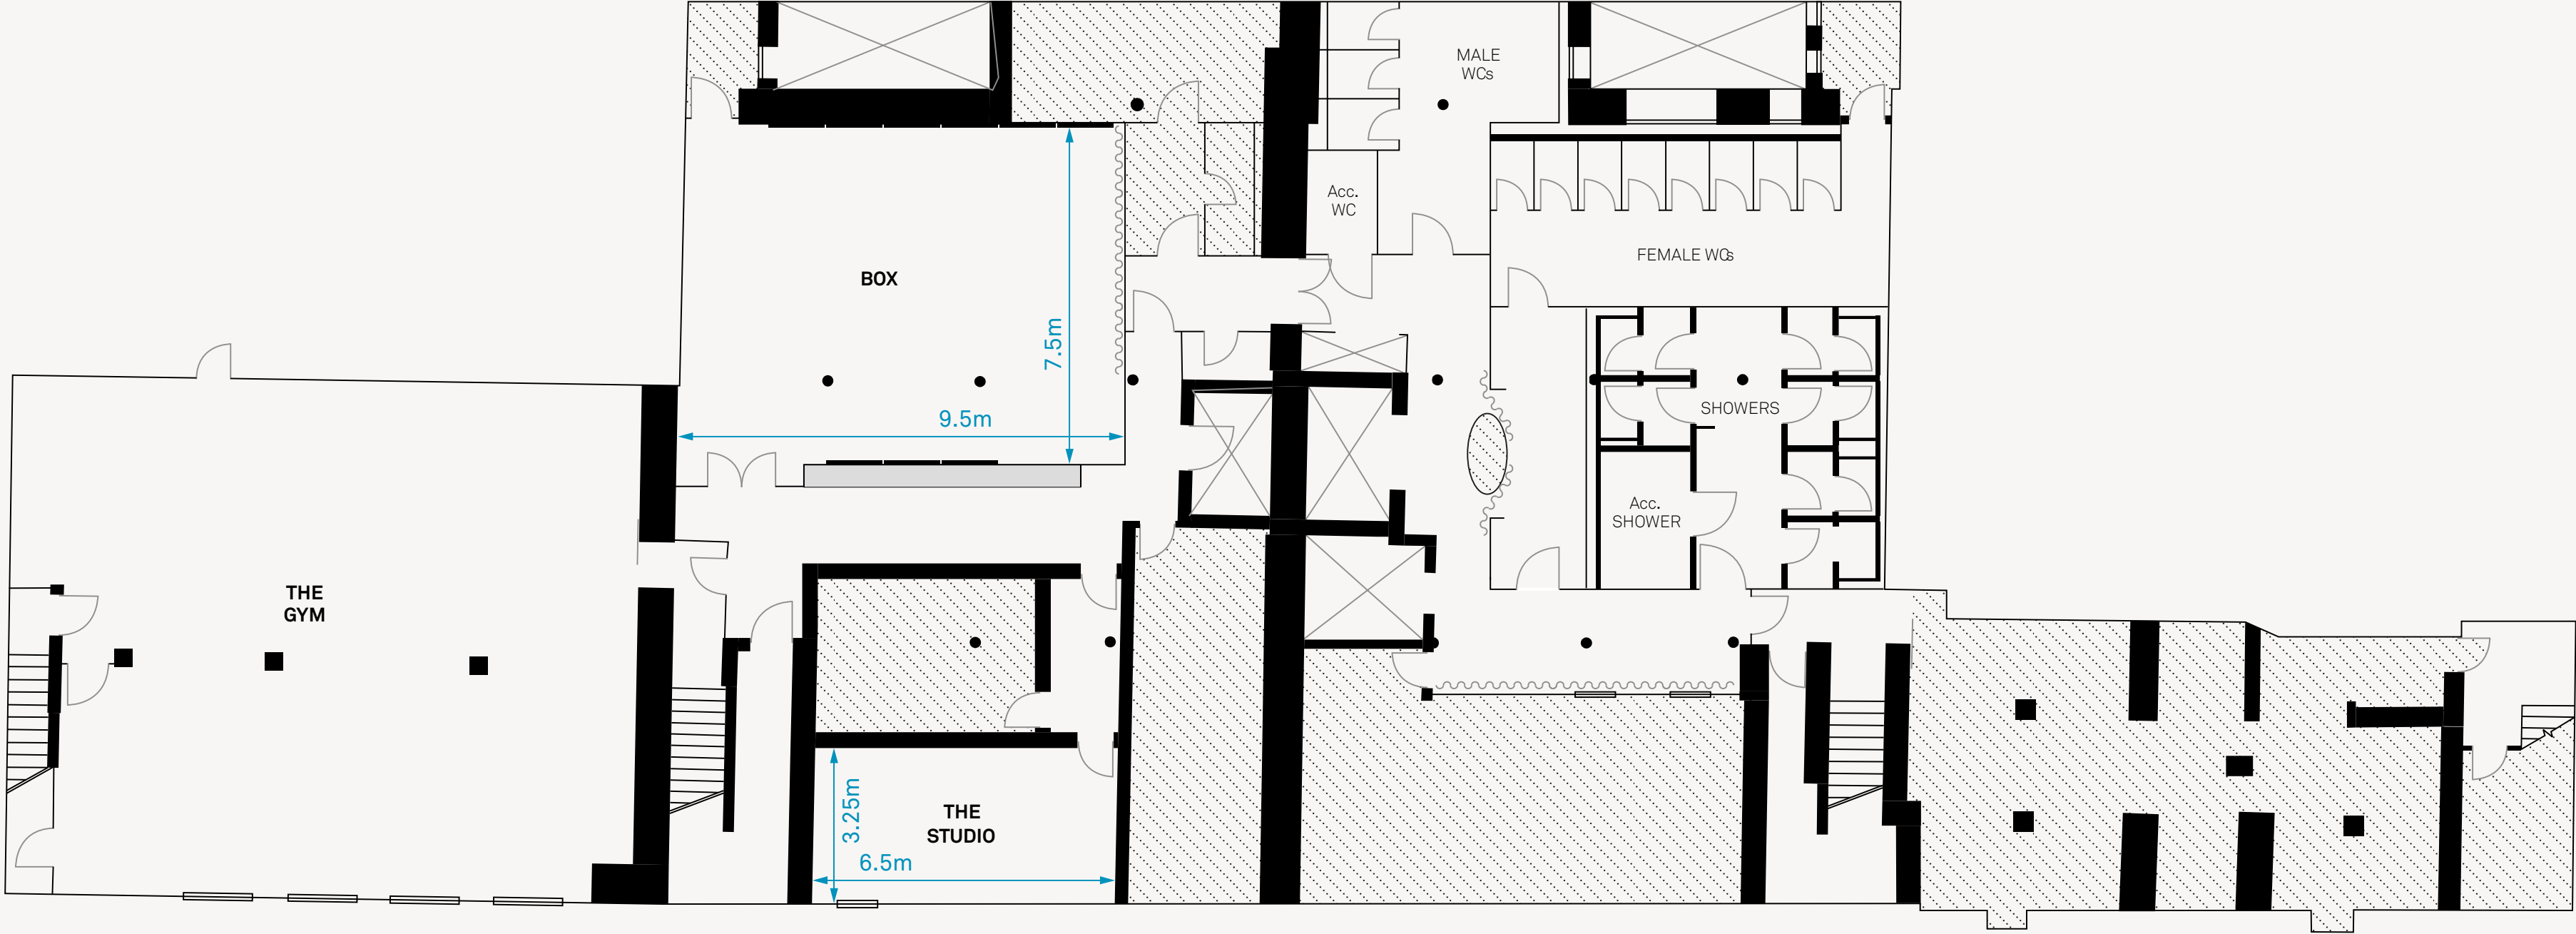

**MINISTRY
VENUES**

FLOOR PLANS

GROUND FLOOR

MEASUREMENTS ARE IN MILLIMETRES

LOWER LEVEL

MEASUREMENTS ARE IN MILLIMETRES

**MINISTRY
VENUES**

79 - 81 Borough Road
London
SE1 1DN