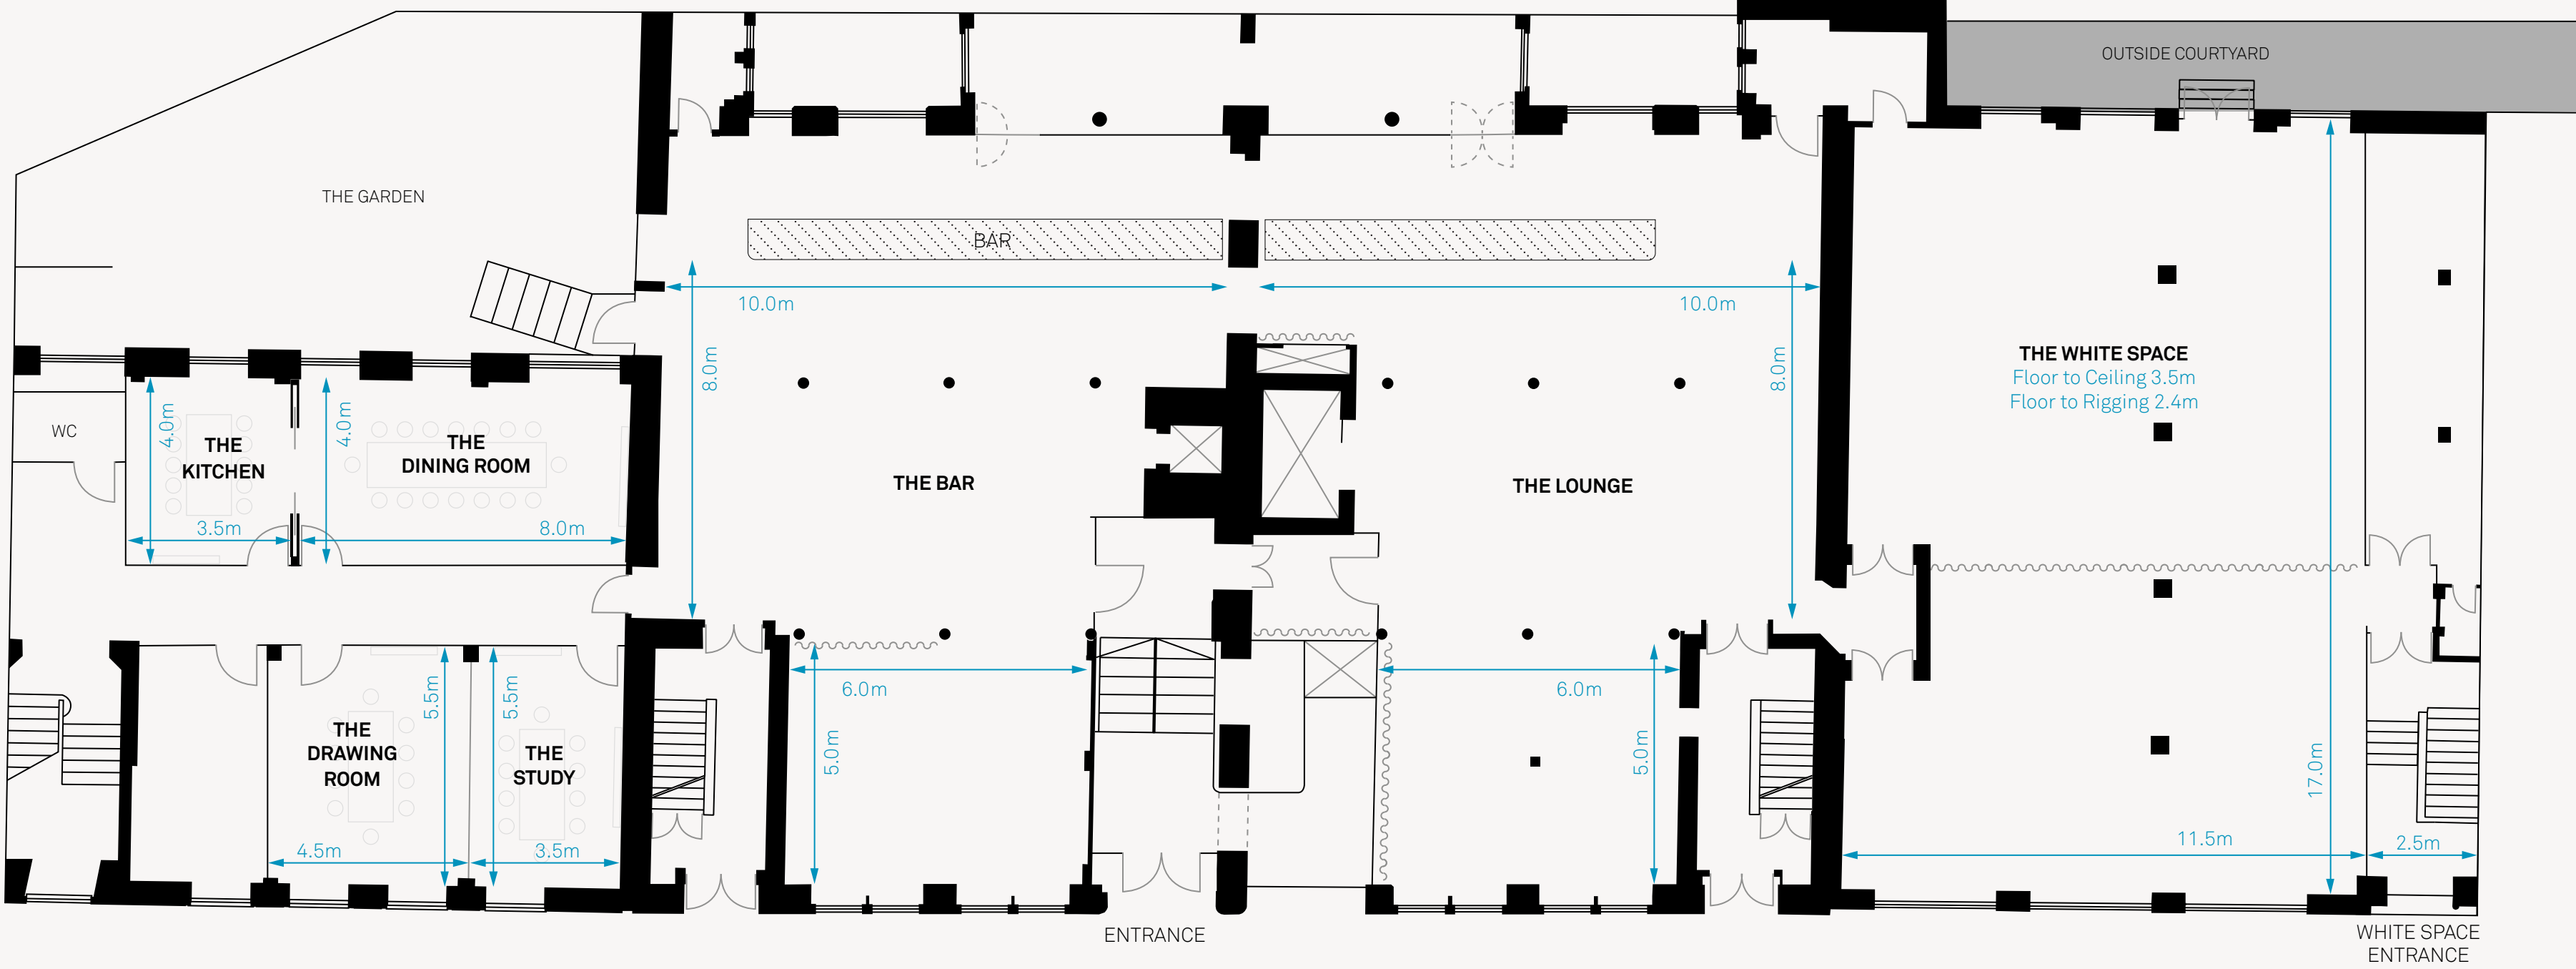

**MINISTRY
VENUES**

FLOOR PLANS

GROUND FLOOR

MEASUREMENTS ARE IN MILLIMETRES

LOWER LEVEL

MEASUREMENTS ARE IN MILLIMETRES

**MINISTRY
VENUES**

79 - 81 Borough Road
London
SE1 1DN